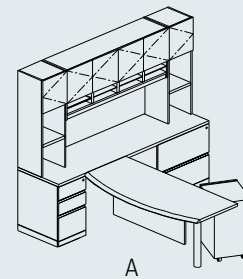

Optional single tower with brushed aluminum hardware.

Optional power/data grommet and articulating keyboard.

R1 Edge Detail

RIVAL CHARACTERISTICS

- 1-1/4" thick top with solid wood bands.
- Top over pedestal construction.
- Flush wood pulls standard.
- Locks standard on all pedestals except hinged door cabinets.
- Edge detail on approach side only.
- Non-handed caseloads.
- No edge detail higher than 29" on product.
- No modesty panels; full modesty panels are optional.

Edge Details

Optional metal frame doors with sand blasted glass.

Optional brushed aluminum pulls.

RIVAL WALL UNIT

Rival wall unit with full modesty panel, metal frame doors, paper manager, and peninsula top with brushed aluminum base.

Edge Details

P-top desk with half-round base and full modesty panel.

Optional half-round wire pull.

RIVAL U-SHAPE UNIT

- Rival U-Shape unit with P-top, CRT combination, full modesty panels.
- Plain sliced cherry veneer.