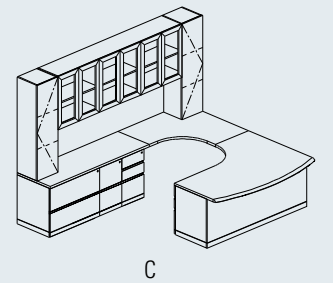

RIVAL U-SHAPE UNIT

- Rival U-Shape unit with P-top, CRT combination, full modesty panels.
- Plain sliced cherry veneer.

Edge Details