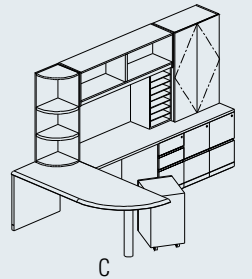

Optional single tower with brushed aluminum hardware.

Optional power/data grommet and articulating keyboard.

R1 Edge Detail

RIVAL CHARACTERISTICS

- 1-1/4" thick top with solid wood bands.
- Top over pedestal construction.
- Flush wood pulls standard.
- Locks standard on all pedestals except hinged door cabinets.
- Edge detail on approach side only.
- Non-handed caseloads.
- No edge detail higher than 29" on product.
- No modesty panels; full modesty panels are optional.

Edge Details

Optional metal frame doors with sand blasted glass.

Optional brushed aluminum pulls.

RIVAL WALL UNIT

Rival wall unit with full modesty panel, metal frame doors, paper manager, and peninsula top with brushed aluminum base.

Edge Details

P-top desk with half-round base and full modesty panel.

Optional half-round wire pull.

RIVAL U-SHAPE UNIT

- Rival U-Shape unit with P-top, CRT combination, full modesty panels.
- Plain sliced cherry veneer.