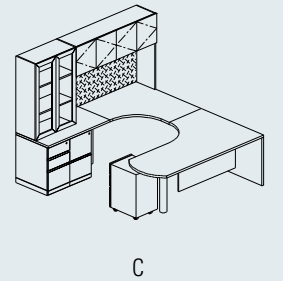

Optional single tower with brushed aluminum hardware.

Optional power/data grommet and articulating keyboard.

R1 Edge Detail

RIVAL CHARACTERISTICS

- 1-1/4" thick top with solid wood bands.
- Top over pedestal construction.
- Flush wood pulls standard.
- Locks standard on all pedestals except hinged door cabinets.
- Edge detail on approach side only.
- Non-handed caseloads.
- No edge detail higher than 29" on product.
- No modesty panels; full modesty panels are optional.

Edge Details

Optional metal frame doors with sand blasted glass.

Optional brushed aluminum pulls.

RIVAL WALL UNIT

Rival wall unit with full modesty panel, metal frame doors, paper manager, and peninsula top with brushed aluminum base.

Edge Details

P-top desk with half-round base and full modesty panel.

Optional half-round wire pull.

RIVAL U-SHAPE UNIT

- Rival U-Shape unit with P-top, CRT combination, full modesty panels.
- Plain sliced cherry veneer.