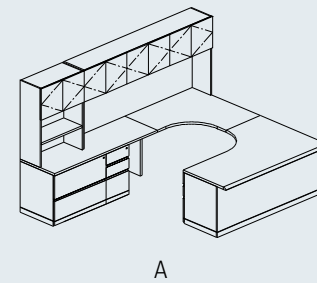

RIVAL U-SHAPE UNIT

- Rival U-Shape unit with P-top, CRT combination, full modesty panels.
- Plain sliced cherry veneer.

Edge Details