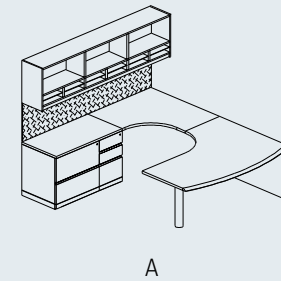

Optional single tower with brushed aluminum hardware.

Optional power/data grommet and articulating keyboard.

R1 Edge Detail

RIVAL CHARACTERISTICS

- 1-1/4" thick top with solid wood bands.
- Top over pedestal construction.
- Flush wood pulls standard.
- Locks standard on all pedestals except hinged door cabinets.
- Edge detail on approach side only.
- Non-handed caseloads.
- No edge detail higher than 29" on product.
- No modesty panels; full modesty panels are optional.

Edge Details

Optional metal frame doors with sand blasted glass.

Optional brushed aluminum pulls.

RIVAL WALL UNIT

Rival wall unit with full modesty panel, metal frame doors, paper manager, and peninsula top with brushed aluminum base.

Edge Details

P-top desk with half-round base and full modesty panel.

Optional half-round wire pull.

RIVAL U-SHAPE UNIT

- Rival U-Shape unit with P-top, CRT combination, full modesty panels.
- Plain sliced cherry veneer.