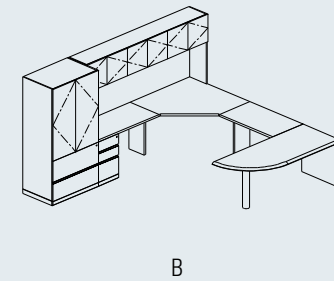

Optional single tower with brushed aluminum hardware.

Optional power/data grommet and articulating keyboard.

R1 Edge Detail

RIVAL CHARACTERISTICS

- 1-1/4" thick top with solid wood bands.
- Top over pedestal construction.
- Flush wood pulls standard.
- Locks standard on all pedestals except hinged door cabinets.
- Edge detail on approach side only.
- Non-handed caseloads.
- No edge detail higher than 29" on product.
- No modesty panels; full modesty panels are optional.

Edge Details

Optional metal frame doors with sand blasted glass.

Optional brushed aluminum pulls.

RIVAL WALL UNIT

Rival wall unit with full modesty panel, metal frame doors, paper manager, and peninsula top with brushed aluminum base.

Edge Details

P-top desk with half-round base and full modesty panel.

Optional half-round wire pull.

RIVAL U-SHAPE UNIT

- Rival U-Shape unit with P-top, CRT combination, full modesty panels.
- Plain sliced cherry veneer.