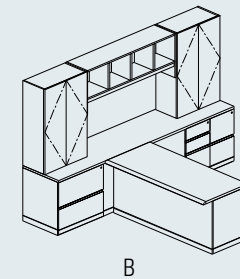

Optional single tower with brushed aluminum hardware.

Optional power/data grommet and articulating keyboard.

R1 Edge Detail

RIVAL CHARACTERISTICS

- 1-1/4" thick top with solid wood bands.
- Top over pedestal construction.
- Flush wood pulls standard.
- Locks standard on all pedestals except hinged door cabinets.
- Edge detail on approach side only.
- Non-handed caseloads.
- No edge detail higher than 29" on product.
- No modesty panels; full modesty panels are optional.

Edge Details

Optional metal frame doors with sand blasted glass.

Optional brushed aluminum pulls.

RIVAL WALL UNIT

Rival wall unit with full modesty panel, metal frame doors, paper manager, and peninsula top with brushed aluminum base.

Edge Details

P-top desk with half-round base and full modesty panel.

Optional half-round wire pull.

RIVAL U-SHAPE UNIT

- Rival U-Shape unit with P-top, CRT combination, full modesty panels.
- Plain sliced cherry veneer.