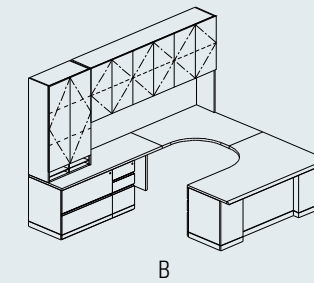

RIVAL U-SHAPE UNIT

- Rival U-Shape unit with P-top, CRT combination, full modesty panels.
- Plain sliced cherry veneer.

Edge Details