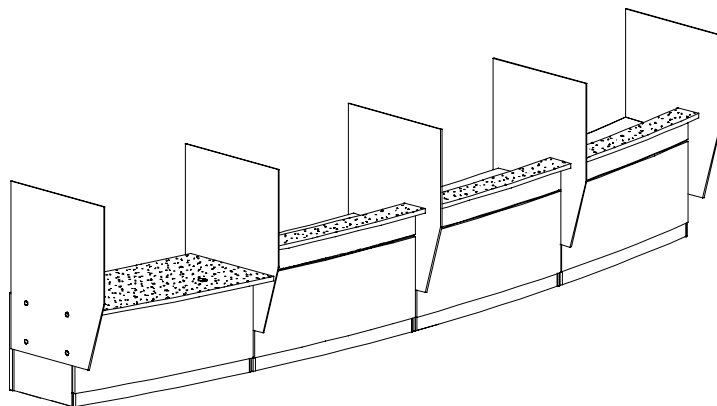

UNIVERSITY OF MASSACHUSETTS
MEMORIAL MEDICAL CENTER

Worcester
Massachusetts

Hospital greeter station consisting of four free-standing units: resin vertical dividers, alkemi worksurfaces, brushed aluminum kickbase and horizontal reveal, voice-power-data, quartered slipmatch natural maple.

Greeter Station Front

Greeter Station Back

Payette Associates
 Fifteen 4-Position Stations
 5-2010

W O O D T E C H