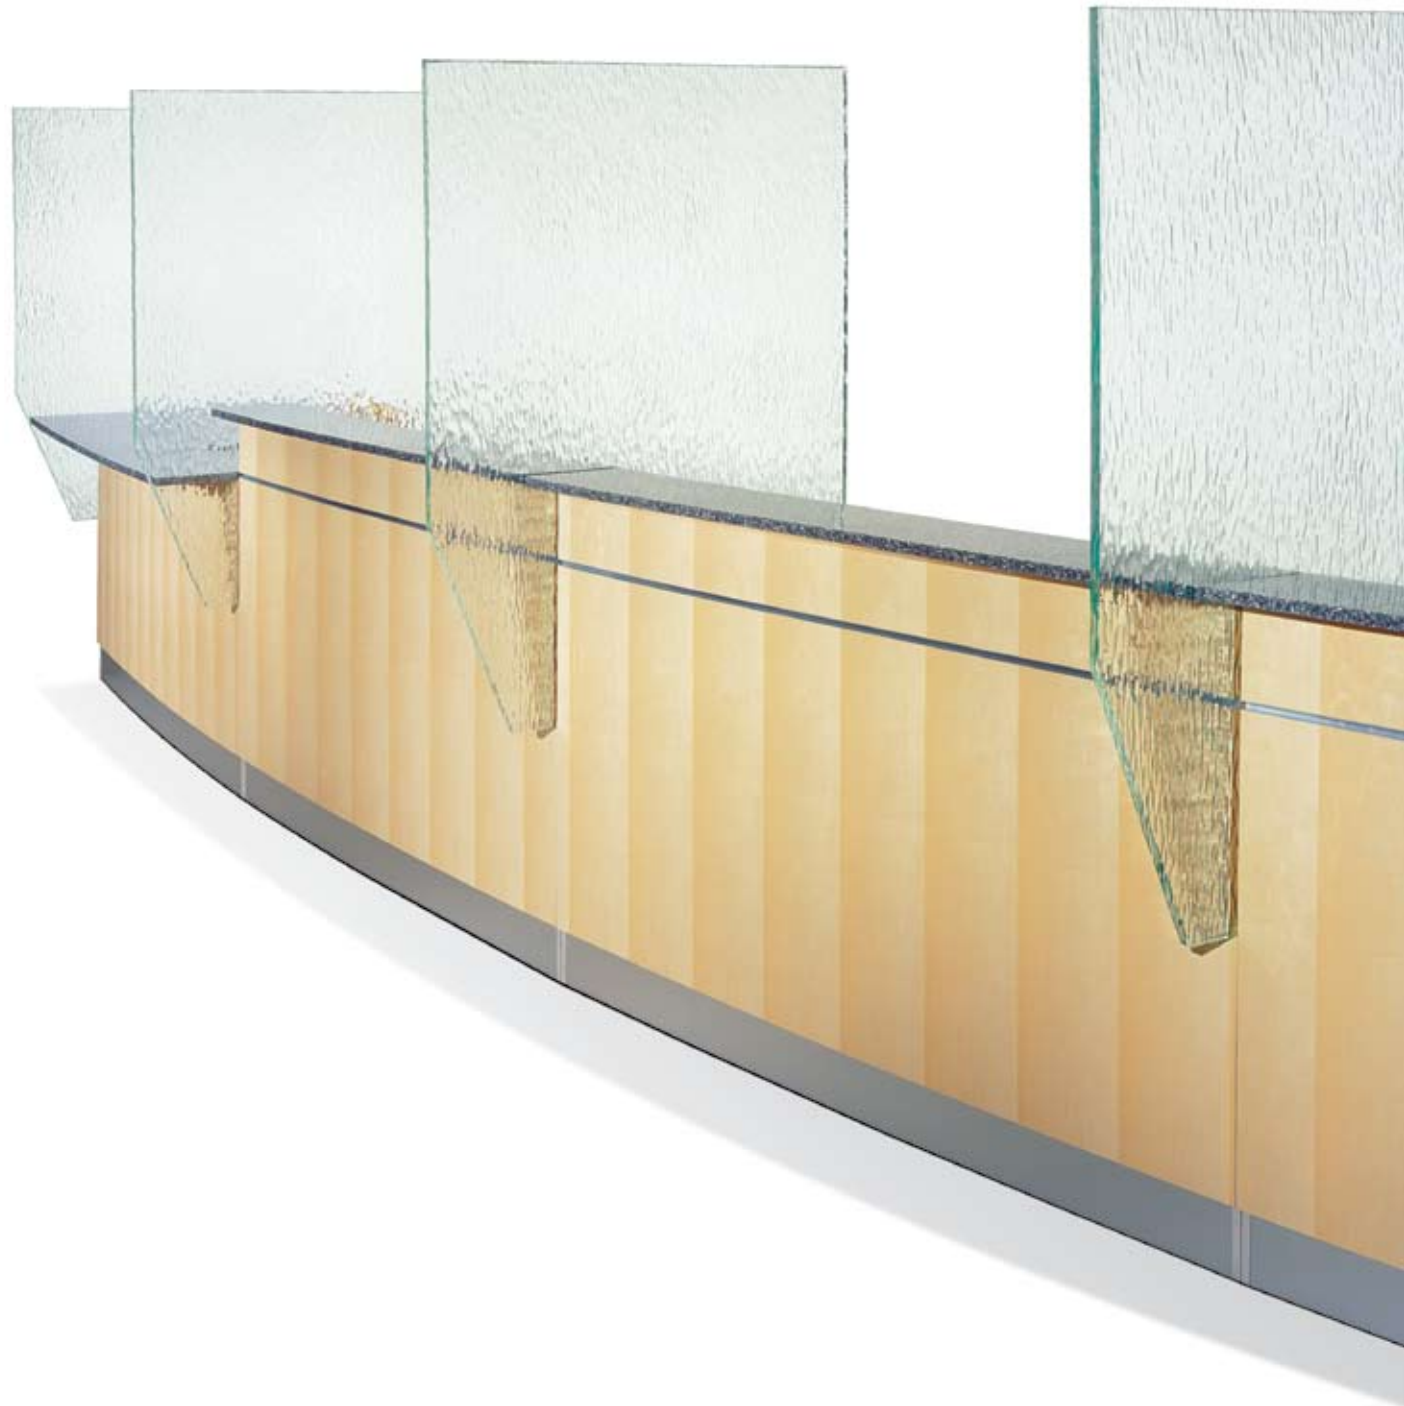

UNIVERSITY OF MASSACHUSETTS
MEMORIAL MEDICAL CENTER

Worcester
Massachusetts

Hospital greeter station consisting of four free-standing units: resin vertical dividers, alkemi worksurfaces, brushed aluminum kickbase and horizontal reveal, voice-power-data, quartered slipmatch natural maple.

Greeter Station Front

Greeter Station Back

Payette Associates
 Fifteen 4-Position Stations
 5-2010

W O O D T E C H