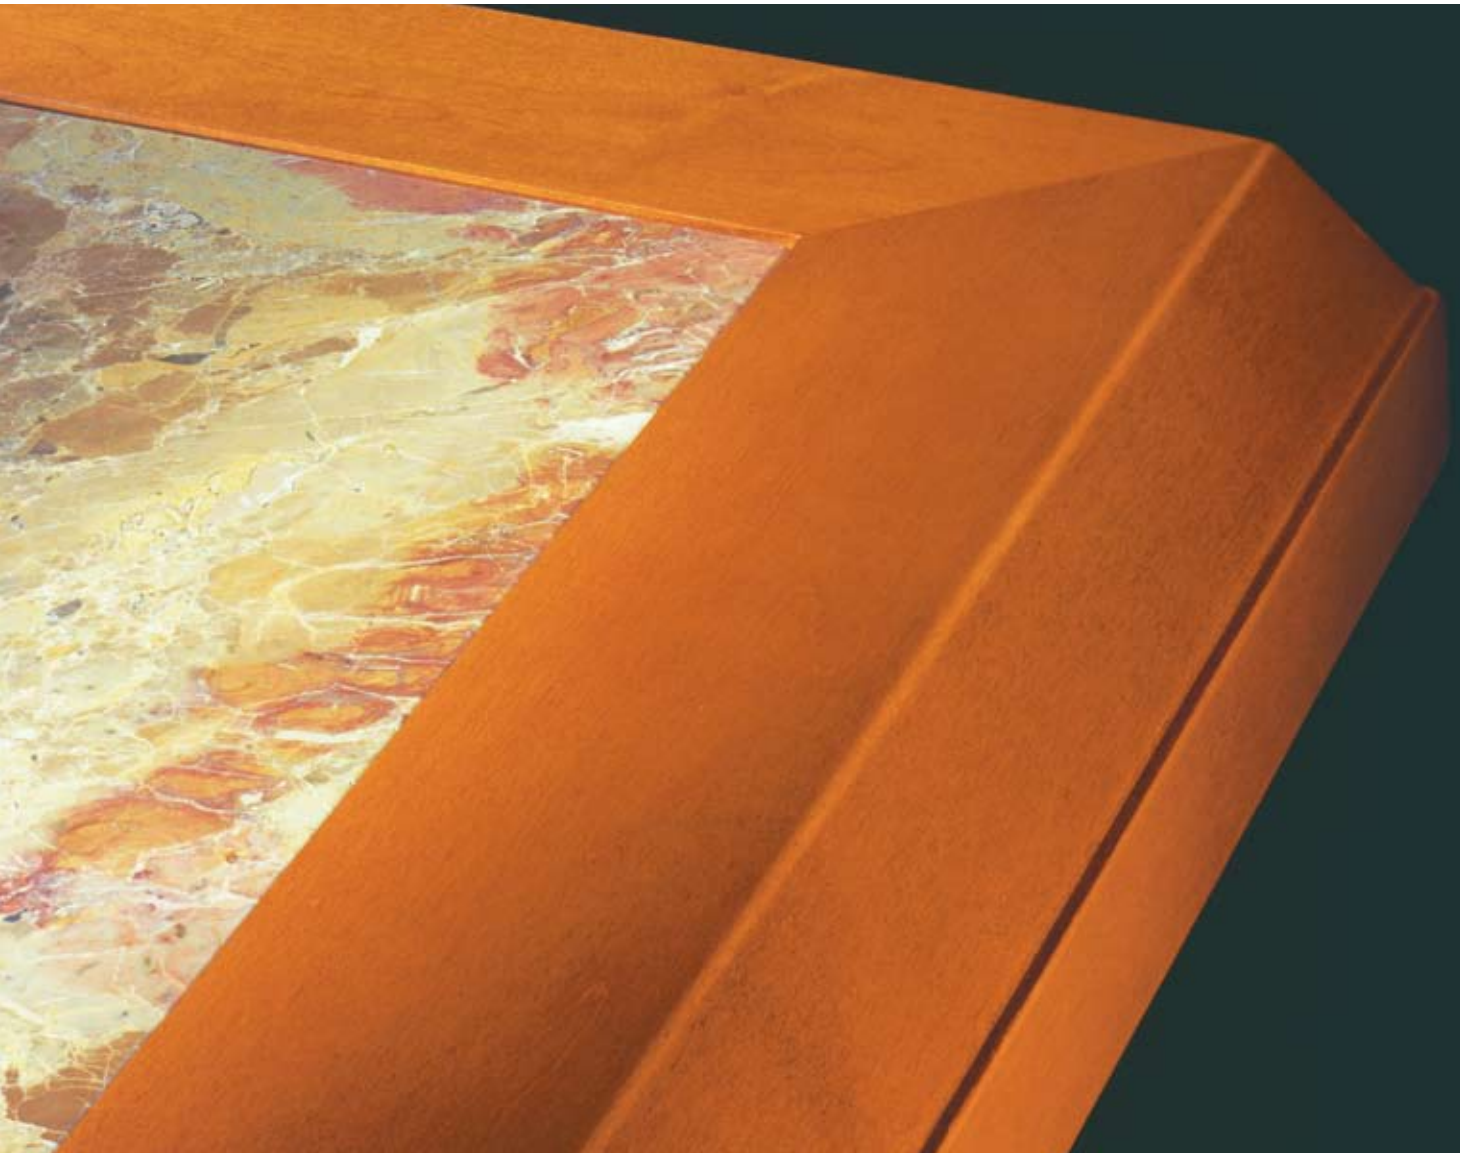

HARRAH'S ENTERTAINMENT

Las Vegas
Nevada

Boat-shape stone inset conference room table, custom edge and voice-power-data units.

Woodclad steel sub-structure for stone support.

Marnell Architecture
Three Boardroom Tables
3-2009