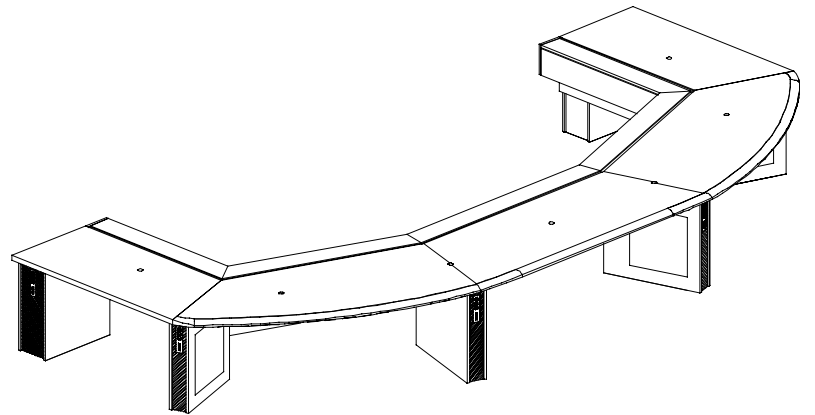

CISCO CBC

Chicago
Illinois

U-shape conference table: E.S.C.
vener, panels and hardwood,
quartered walnut, sunburst veneer
pattern; continuous trough, voice-
power-data units on end panels
with brushed aluminum inset.

Hok Chicago
Three U-shape Tables
3-2010

W O O D T E C H